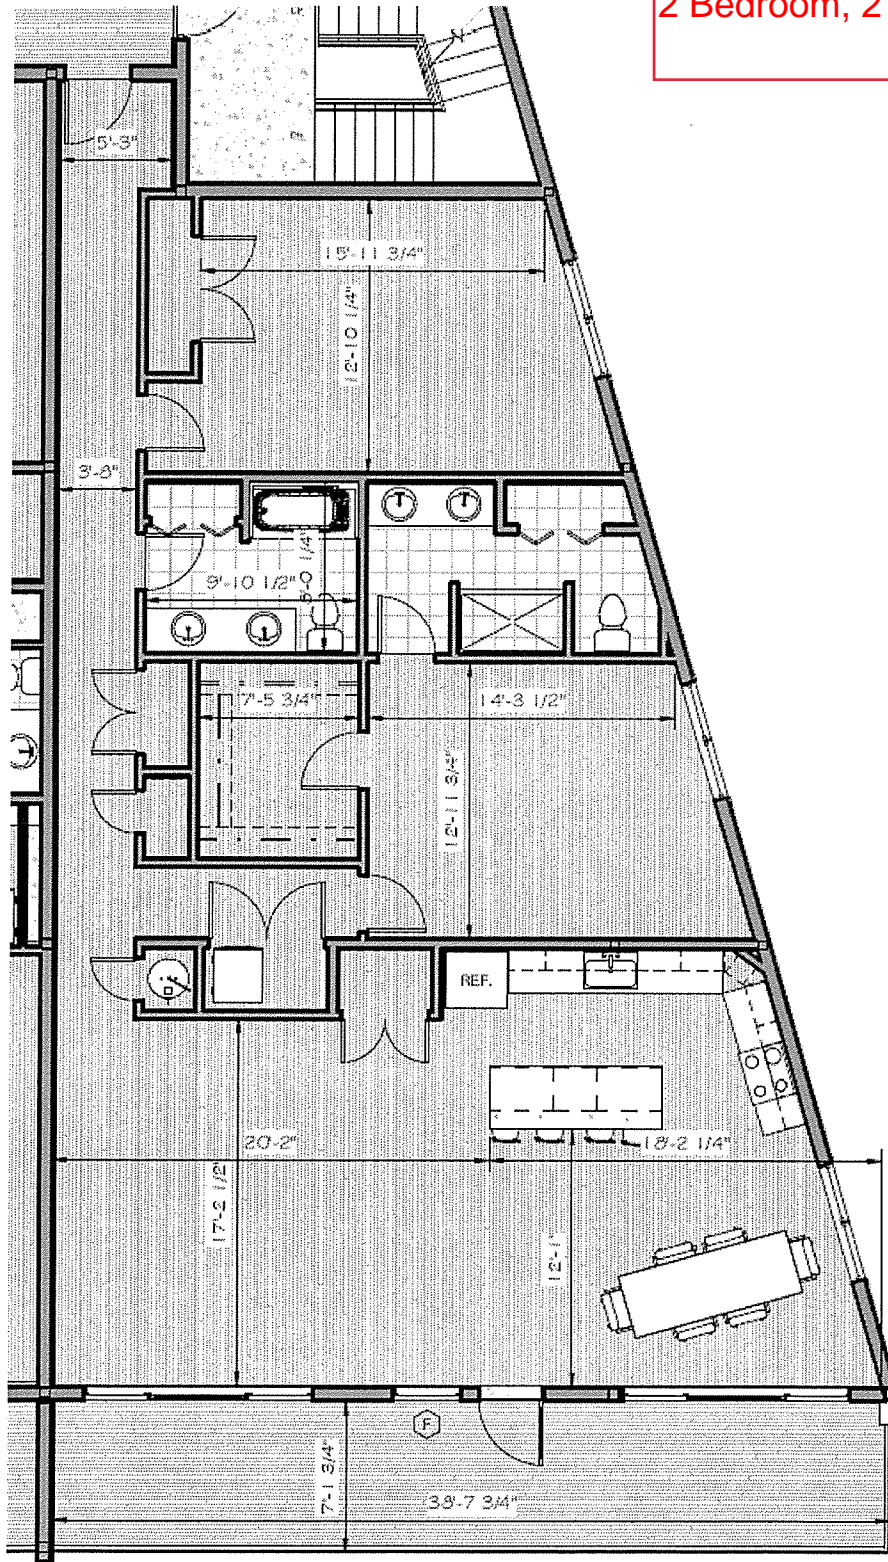

# 339 Ocean – Prelim. Floorplan for Units 201, 301, 401, 501

1,727 Sq. Ft.  
2 Bedroom, 2 Bath

# 339 Ocean – Prelim. Floorplan for Units

203, 303, 403, 503

204, 304, 404, 504

1,616 Sq. Ft.  
2 Bedroom, 2 Bath

# 339 Ocean – Prelim. Floorplan for Units

202, 302, 402, 502

205, 305, 405, 505

1,641 Sq. Ft.  
2 Bedroom, 2 Bath

339 Ocean – Prelim. Floorplan for Units  
206, 306, 406, 506

1,131 Sq. Ft.  
2 Bedroom, 1 Bath