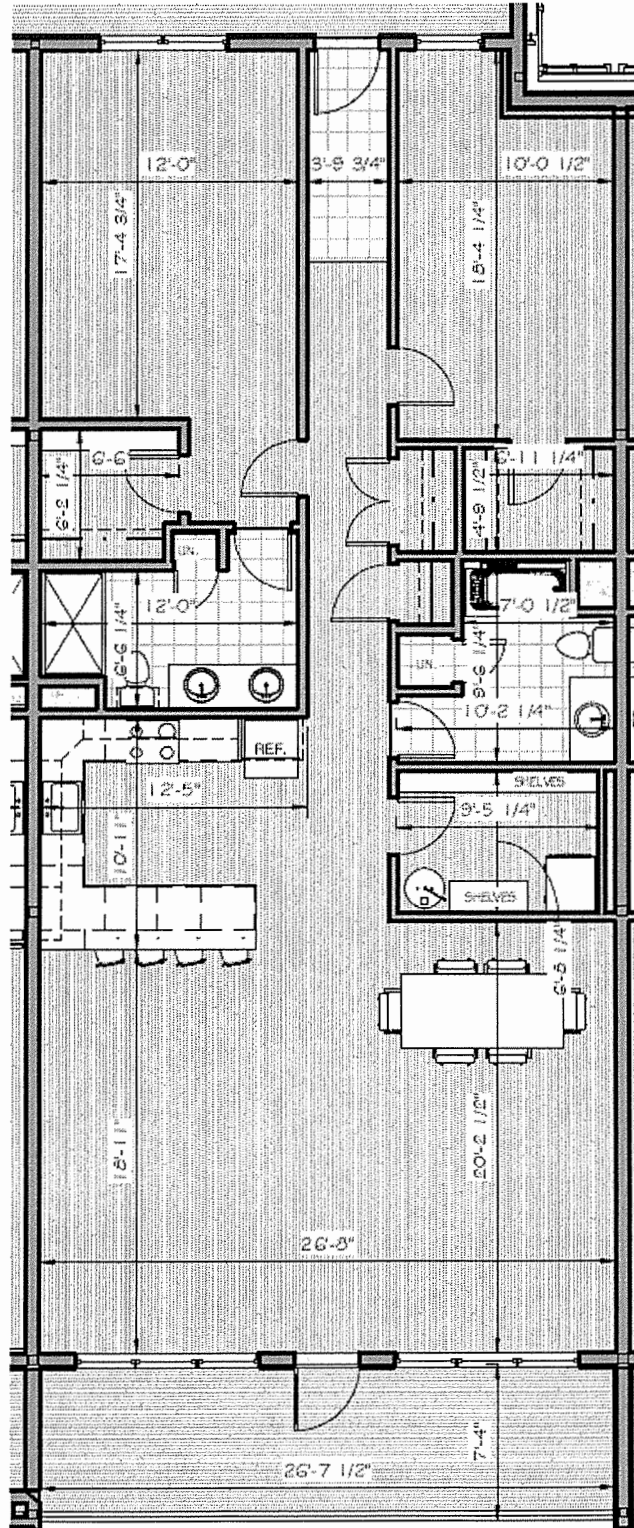

# 339 Ocean – Prelim. Floorplan for Units 201, 301, 401, 501

1,727 Sq. Ft.  
2 Bedroom, 2 Bath

# 339 Ocean – Prelim. Floorplan for Units

203, 303, 403, 503

204, 304, 404, 504

1,616 Sq. Ft.  
2 Bedroom, 2 Bath

# 339 Ocean – Prelim. Floorplan for Units

202, 302, 402, 502

205, 305, 405, 505

1,641 Sq. Ft.  
2 Bedroom, 2 Bath

339 Ocean – Prelim. Floorplan for Units  
206, 306, 406, 506

1,131 Sq. Ft.  
2 Bedroom, 1 Bath