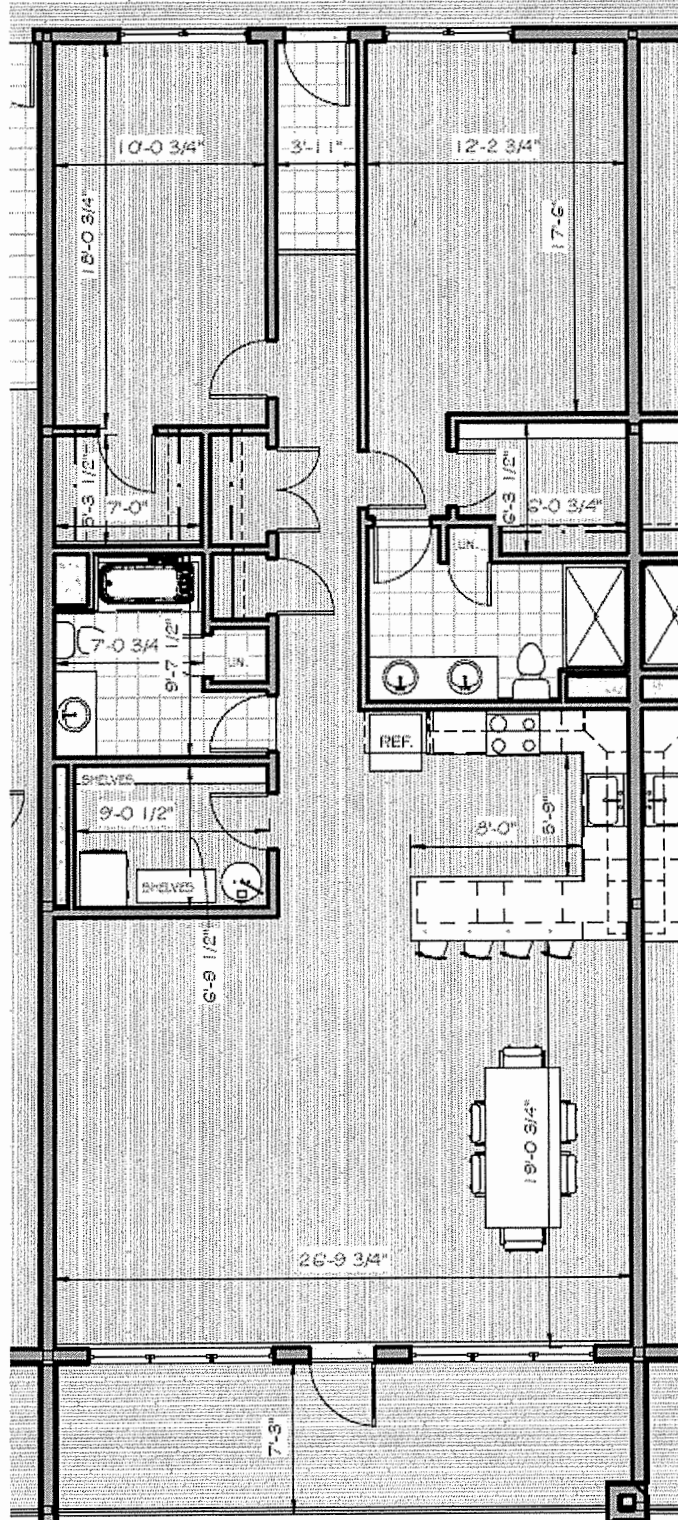

# 339 Ocean – Prelim. Floorplan for Units 201, 301, 401, 501

1,727 Sq. Ft.  
2 Bedroom, 2 Bath

# 339 Ocean – Prelim. Floorplan for Units

203, 303, 403, 503

204, 304, 404, 504

1,616 Sq. Ft.  
2 Bedroom, 2 Bath

# 339 Ocean – Prelim. Floorplan for Units

202, 302, 402, 502

205, 305, 405, 505

1,641 Sq. Ft.  
2 Bedroom, 2 Bath

339 Ocean – Prelim. Floorplan for Units  
206, 306, 406, 506

1,131 Sq. Ft.  
2 Bedroom, 1 Bath